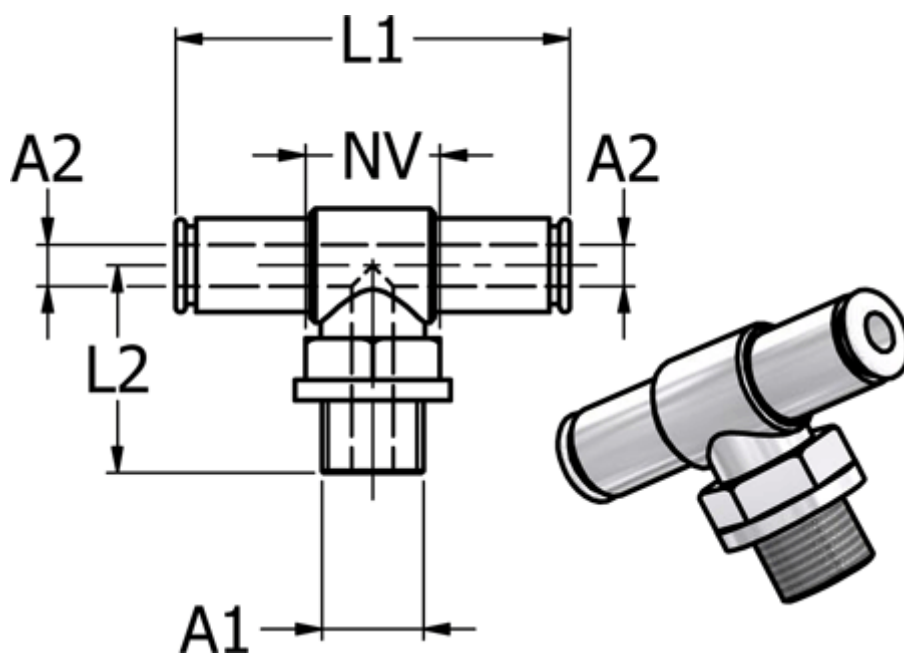

Article number: 5868550188

Description: Metal Push-in fitting 855.018-8, Ø8 / G 1/8" / Ø8
Tee with FPM O-ring

Measures

Ext. hose diameter A2	= 8
L1	= 47
L2	= 20
NV	= 13
Thread A1	= G 1/8"